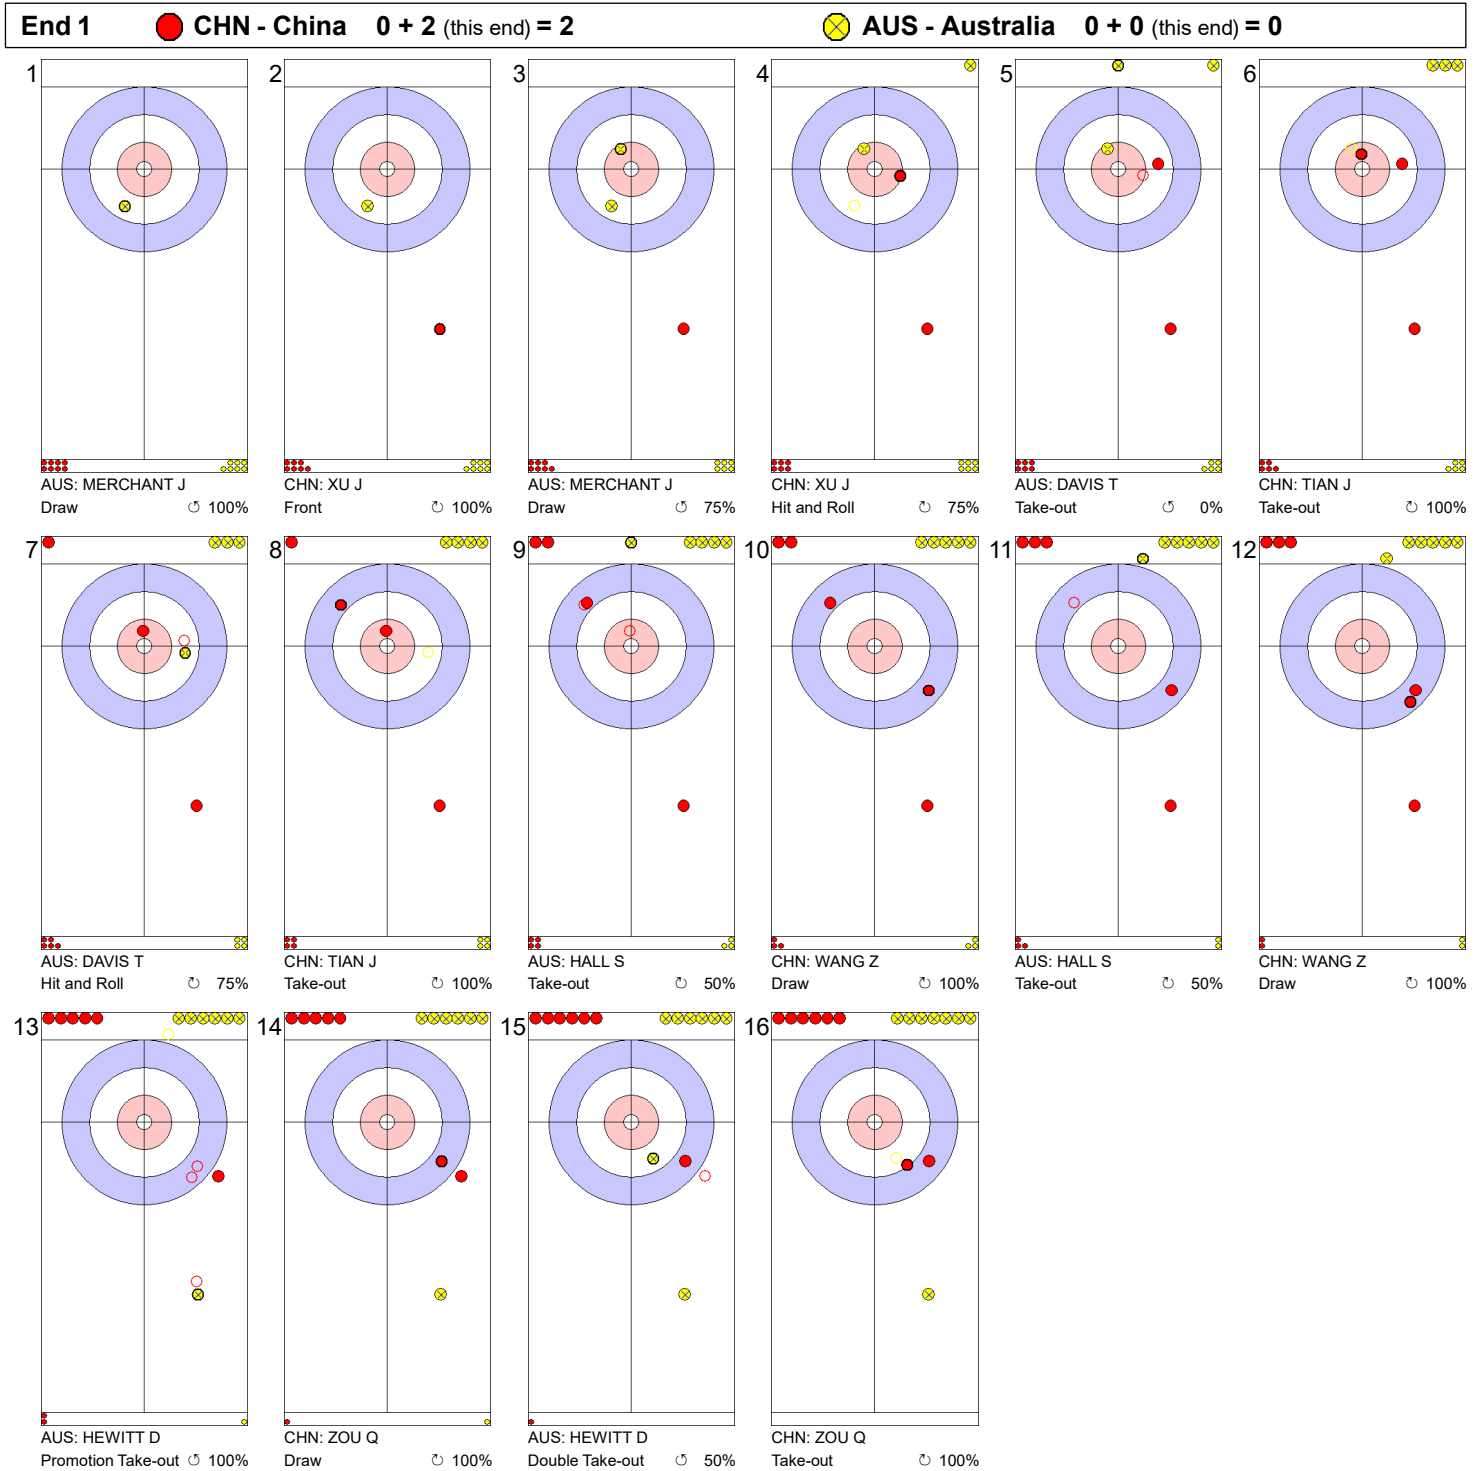

Game - Shot by Shot

Legend:
 ↻ Clockwise ↺ Counter-clockwise - Not considered

Game - Shot by Shot

Legend:
 ↻ Clockwise ↺ Counter-clockwise - Not considered

Game - Shot by Shot

Legend:
 ↻ Clockwise ↺ Counter-clockwise - Not considered