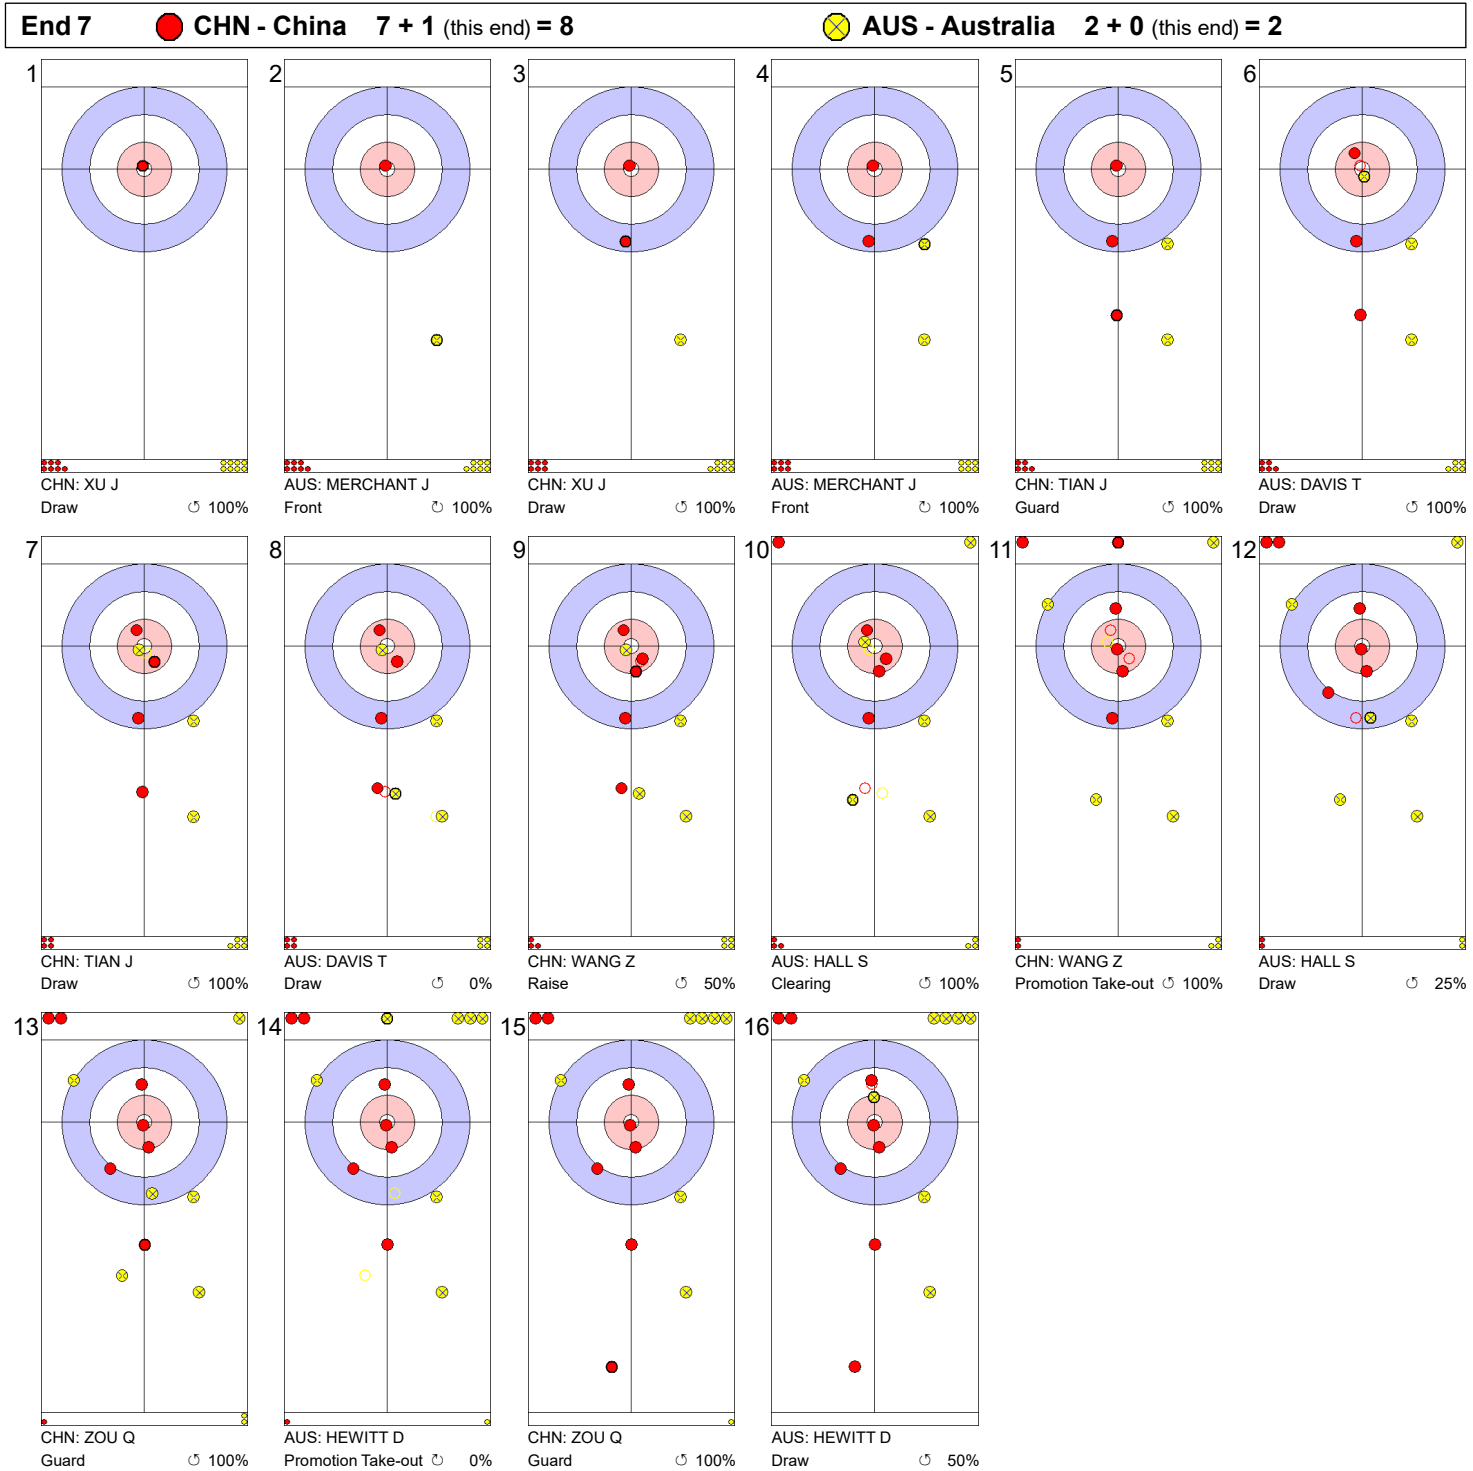

Game - Shot by Shot

Legend:
 ↻ Clockwise ↺ Counter-clockwise - Not considered

Game - Shot by Shot

Legend:
 ↻ Clockwise ↺ Counter-clockwise - Not considered

Game - Shot by Shot

Legend:
 ↻ Clockwise ↺ Counter-clockwise - Not considered