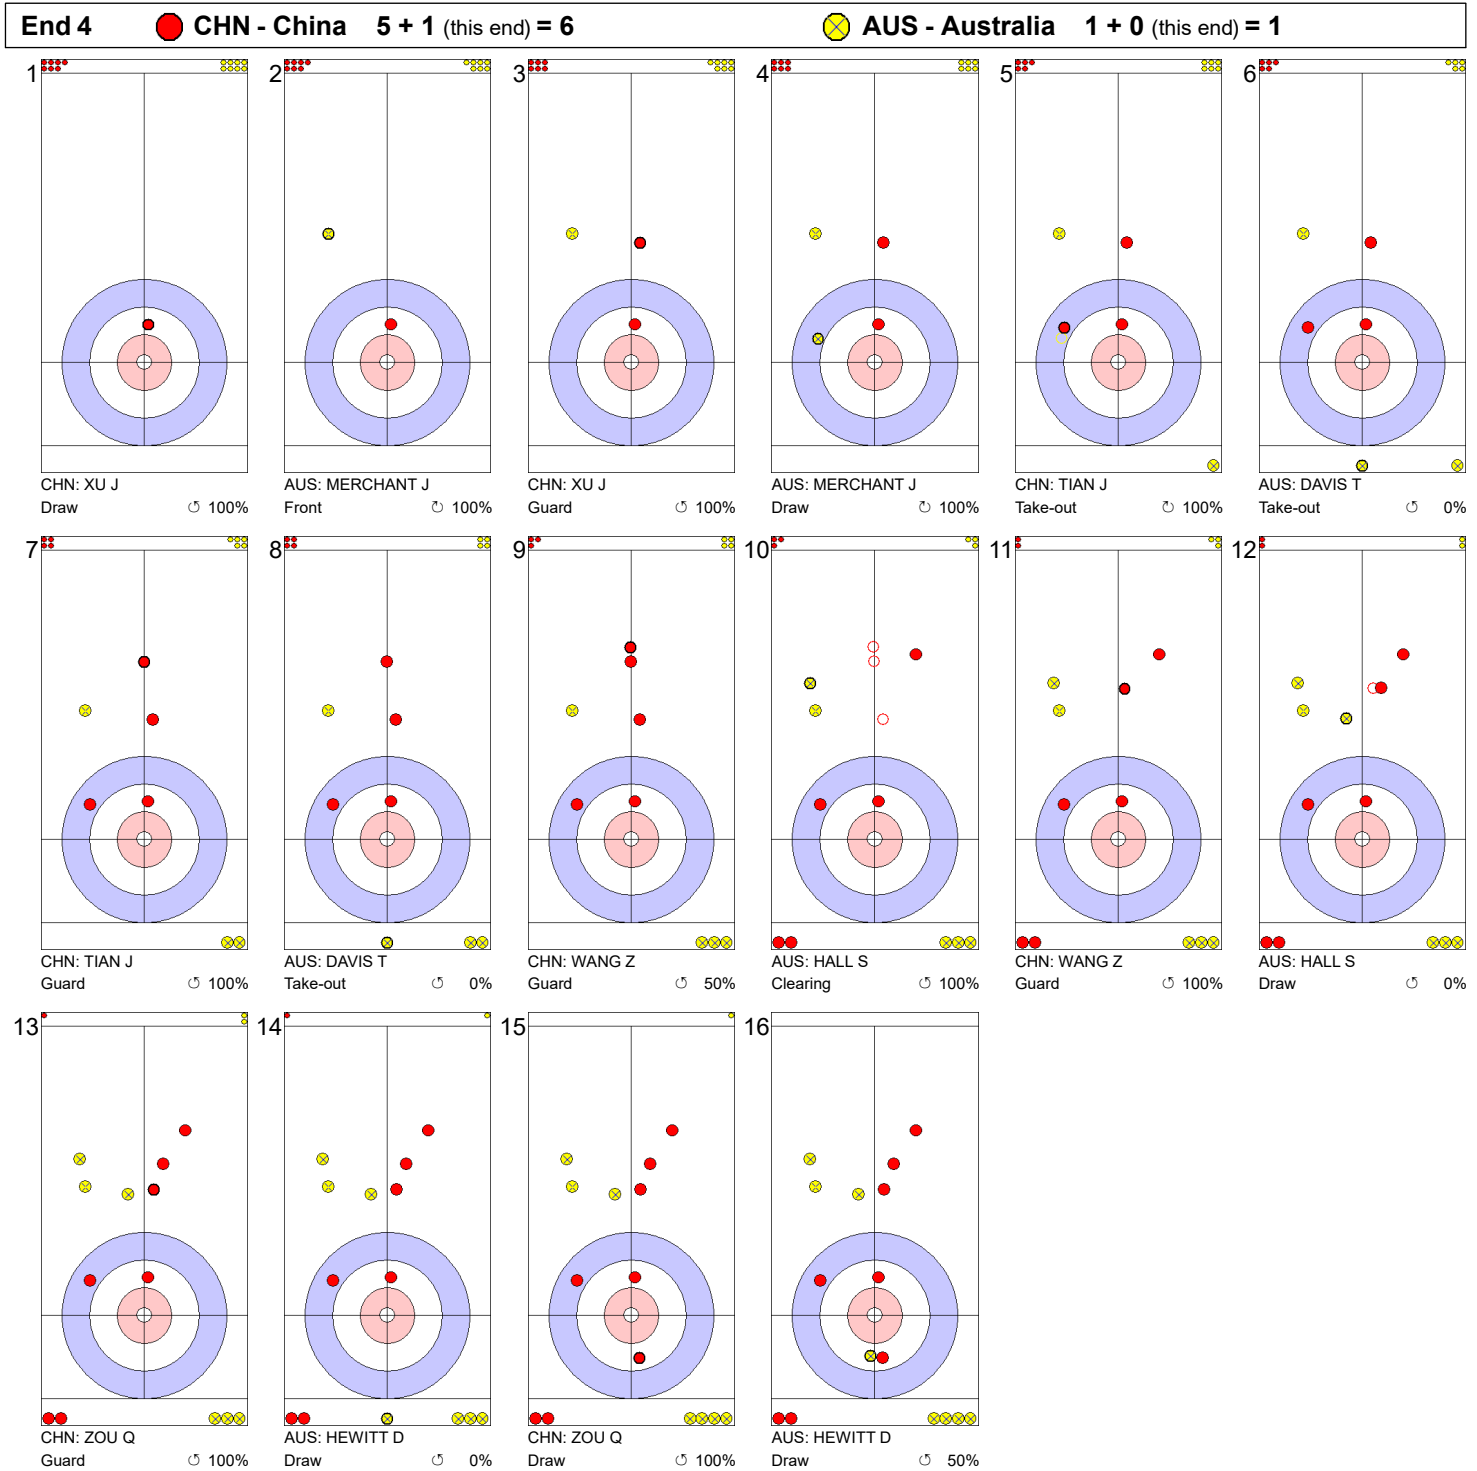

Game - Shot by Shot

Legend:
 ↻ Clockwise ↺ Counter-clockwise - Not considered

Game - Shot by Shot

Legend:
 ↻ Clockwise ↺ Counter-clockwise - Not considered

Game - Shot by Shot

Legend:
 ↻ Clockwise ↺ Counter-clockwise - Not considered