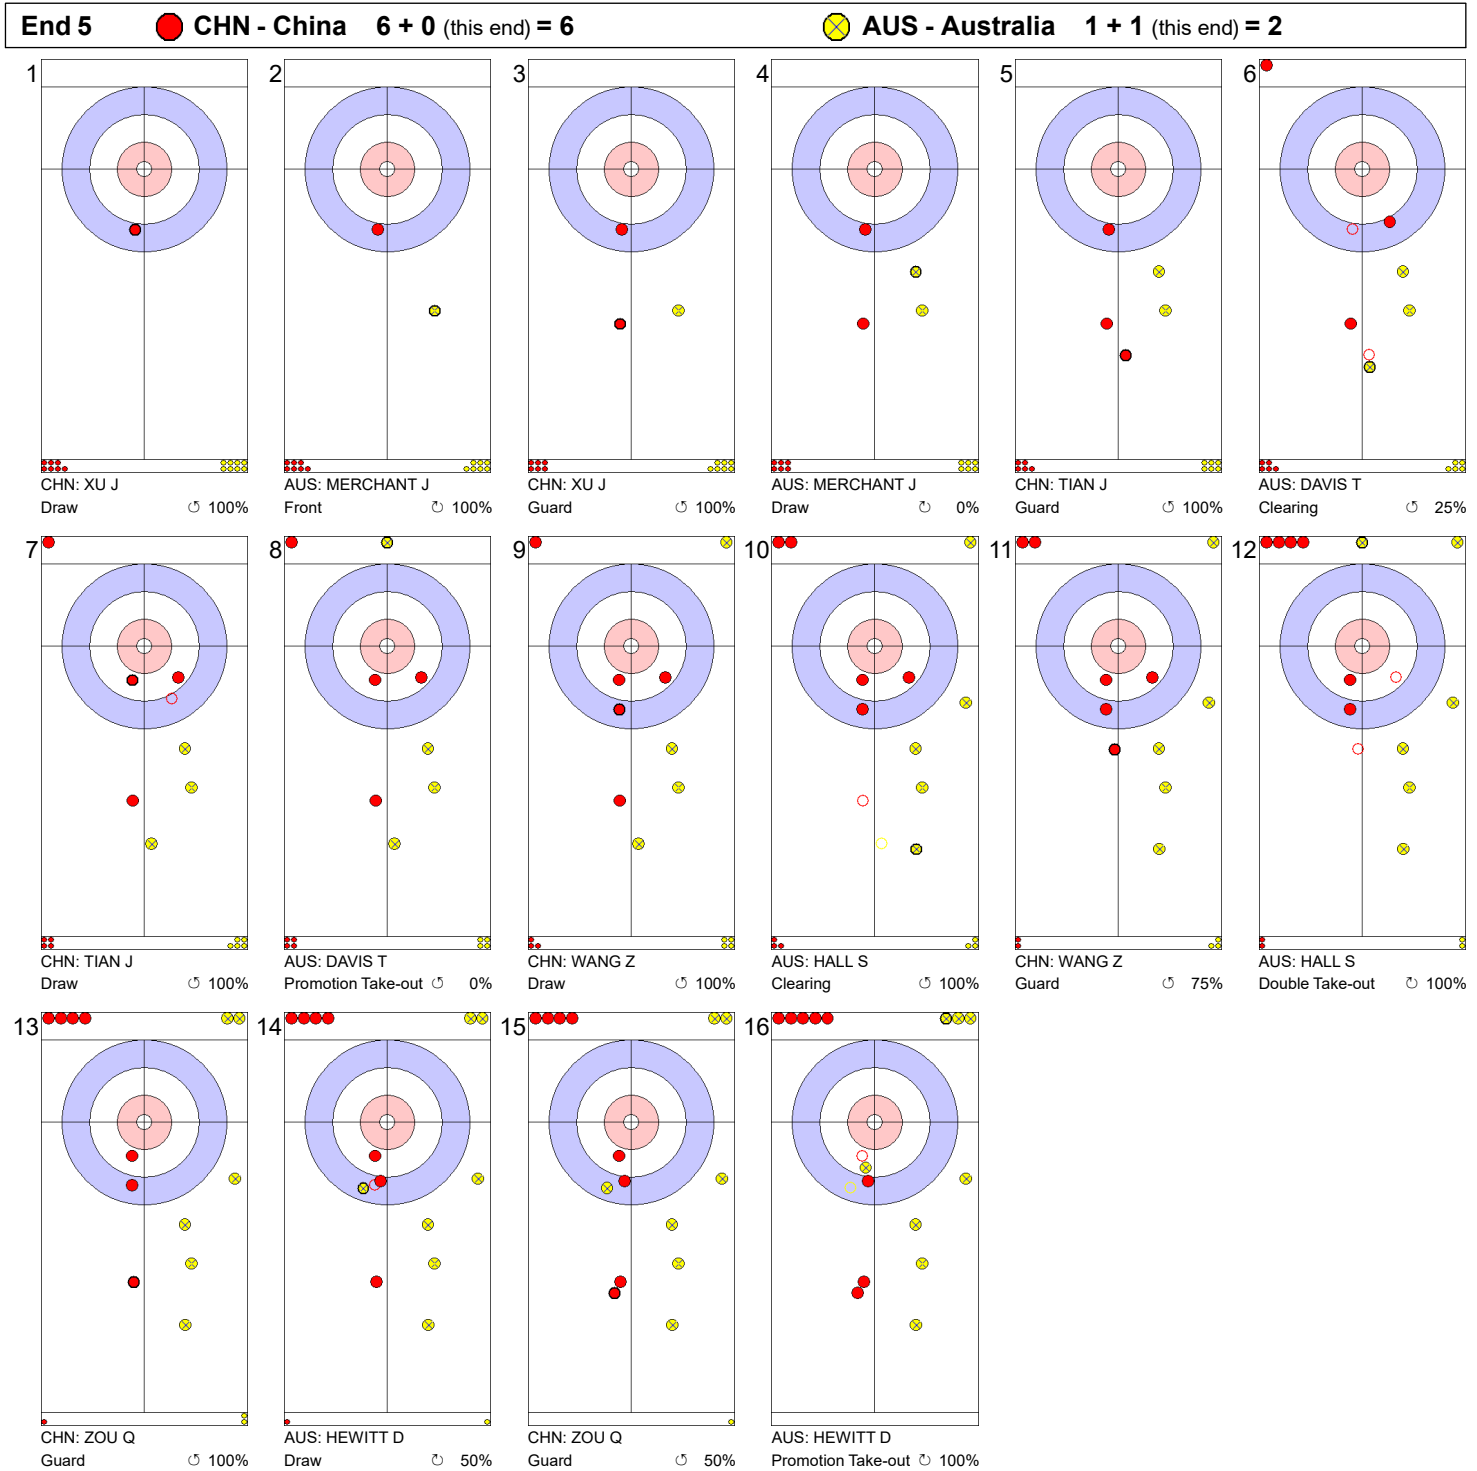

Game - Shot by Shot

Legend:
 ↻ Clockwise ↺ Counter-clockwise - Not considered

Game - Shot by Shot

Legend:
 ↻ Clockwise ↺ Counter-clockwise - Not considered

Game - Shot by Shot

Legend:
 ↻ Clockwise ↺ Counter-clockwise - Not considered