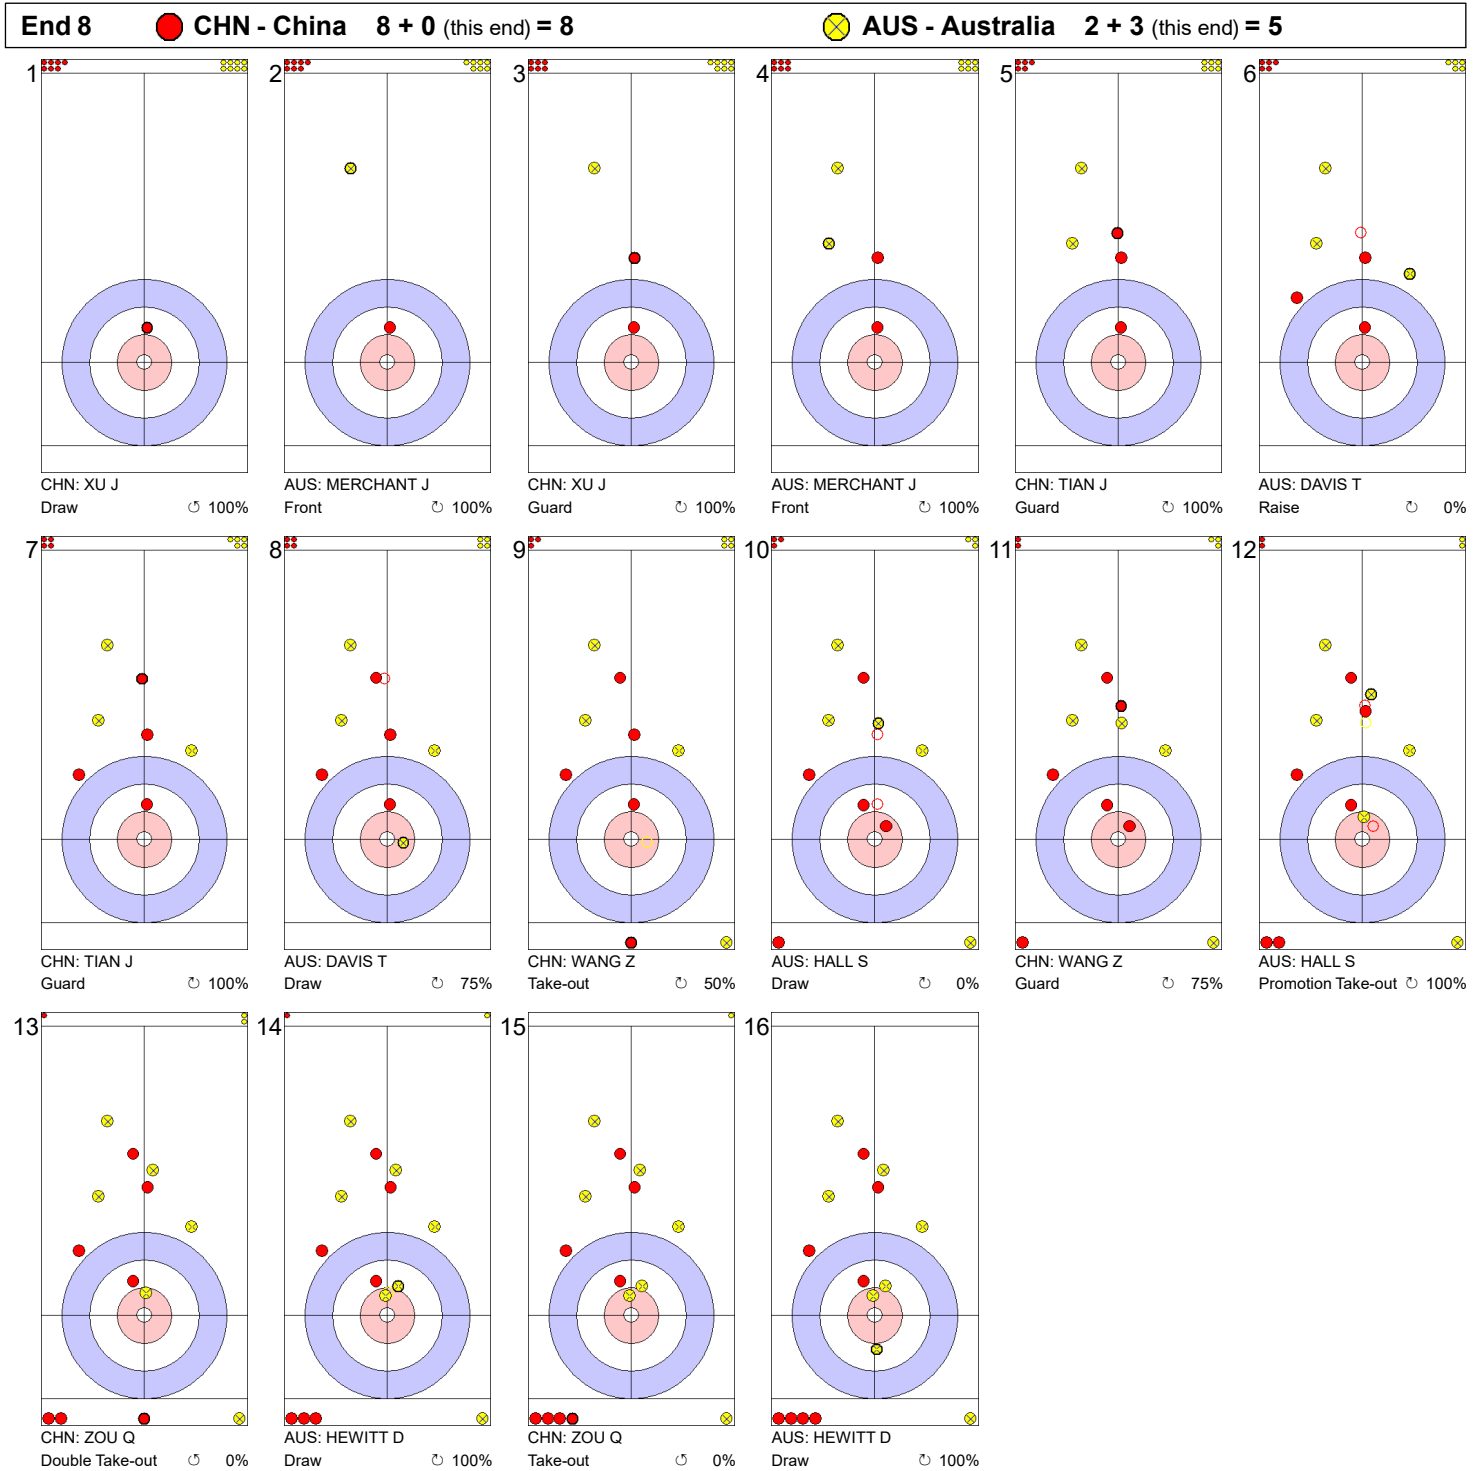

Game - Shot by Shot

Legend:
 ↻ Clockwise ↺ Counter-clockwise - Not considered

Game - Shot by Shot

Legend:
 ↻ Clockwise ↺ Counter-clockwise - Not considered

Game - Shot by Shot

Legend:
 ↻ Clockwise ↺ Counter-clockwise - Not considered