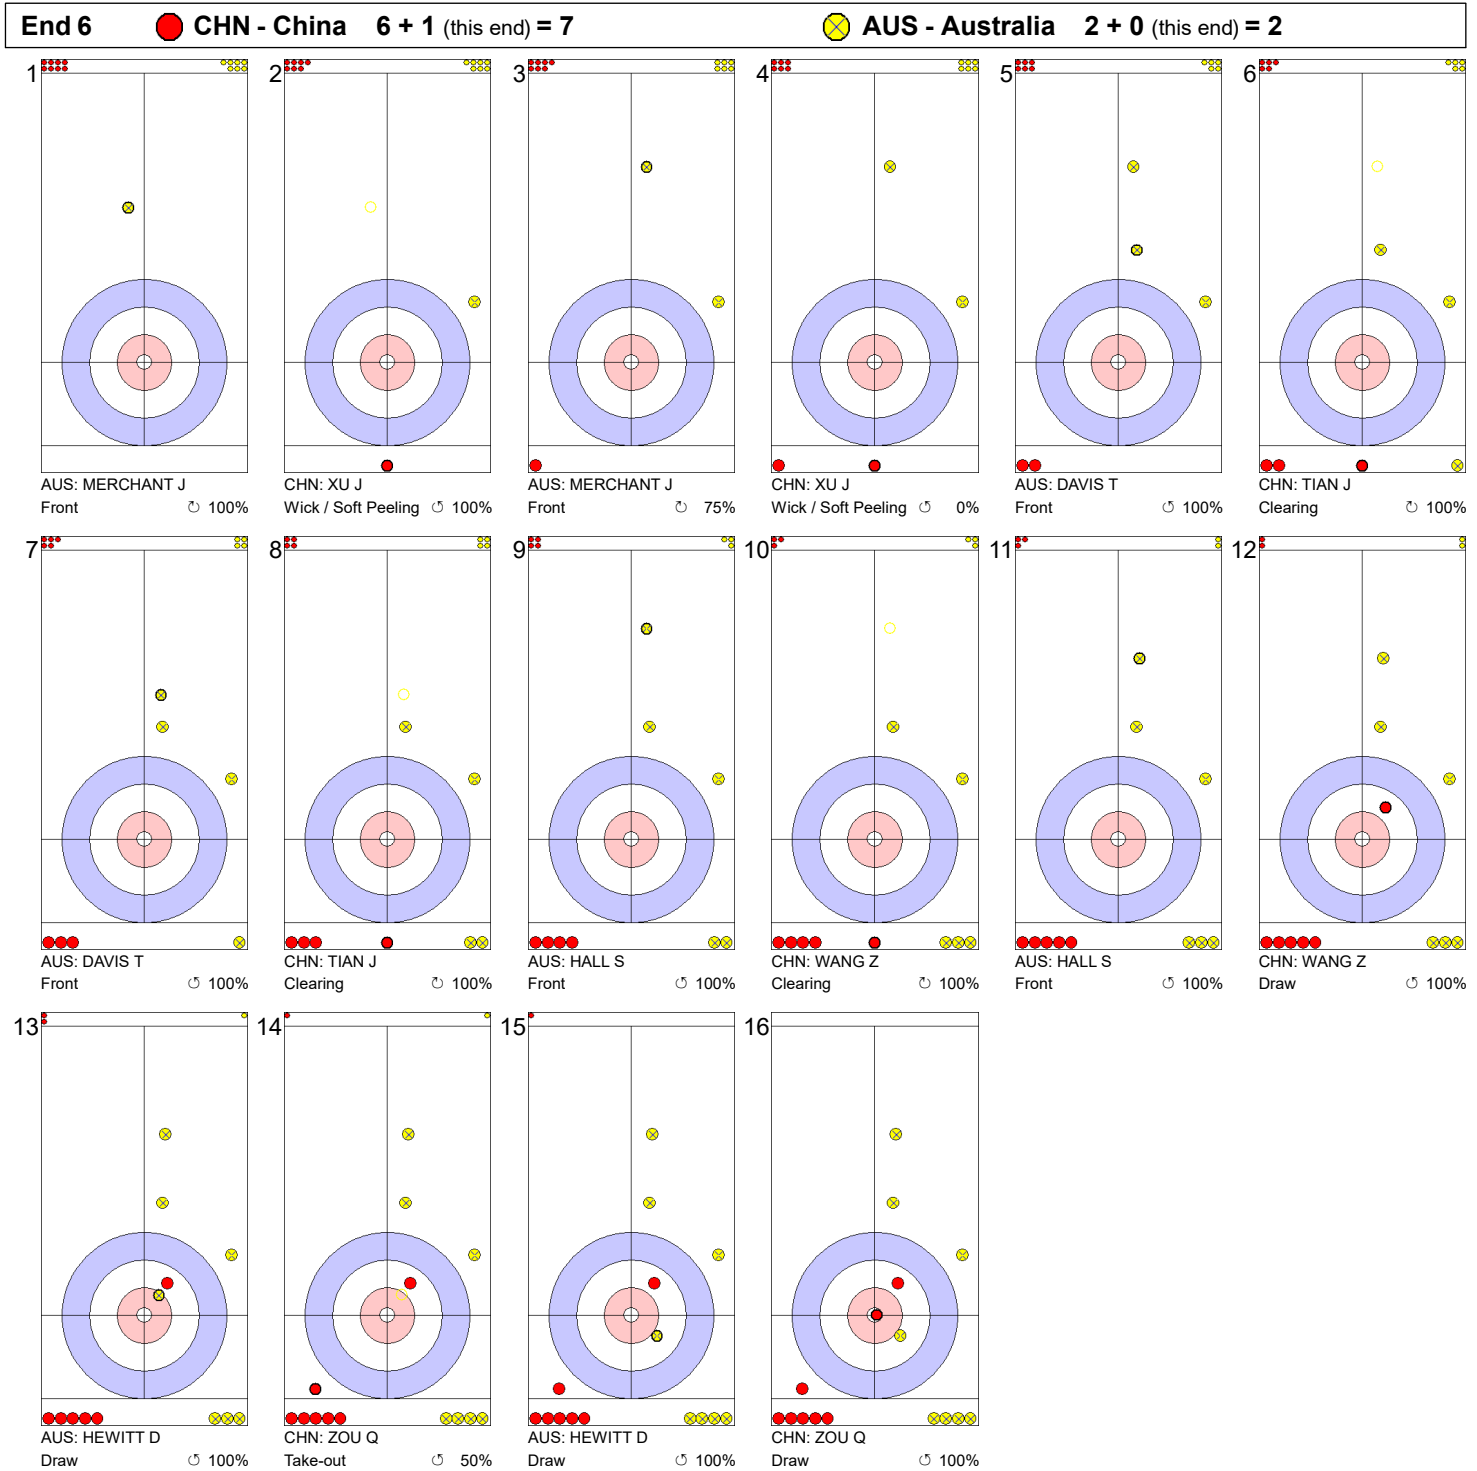

Game - Shot by Shot

Legend:
 ↻ Clockwise ↺ Counter-clockwise - Not considered

Game - Shot by Shot

Legend:
 ↻ Clockwise ↺ Counter-clockwise - Not considered

Game - Shot by Shot

Legend:
 ↻ Clockwise ↺ Counter-clockwise - Not considered